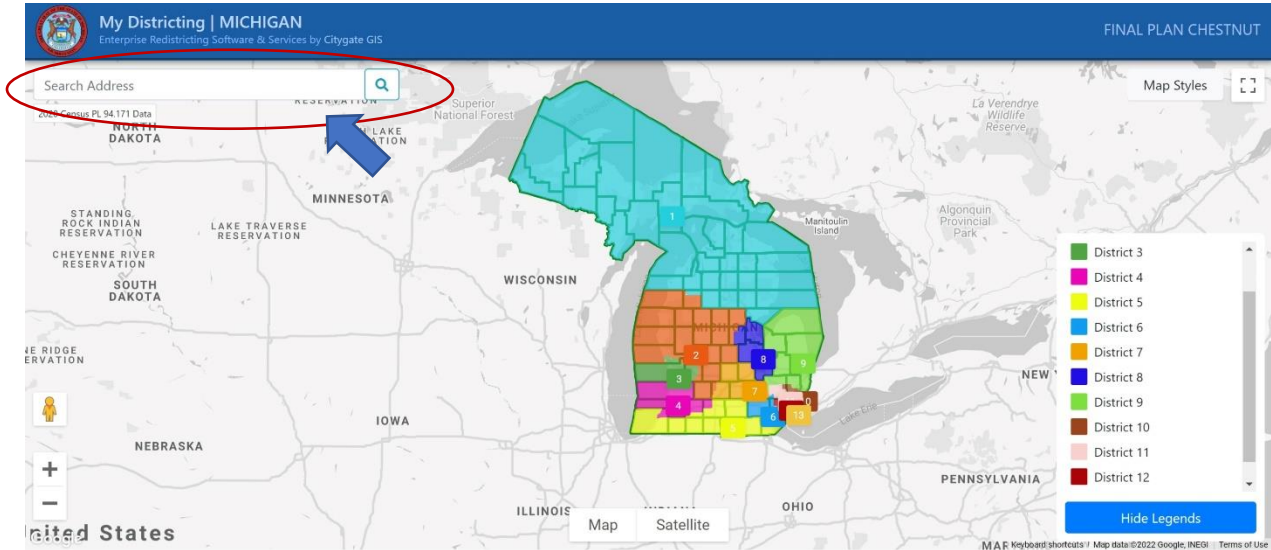

## How to Find your New Congressional, State House and State Senate Districts:

Below is a QR code and a web address for each of the maps. If you have a smart phone, open your camera app and hold it over the code. You should then be able to click a link that pops up on your phone screen to take you to the maps.

You can also type in the web address to bring you to the maps in a web browser. On each map, you will be able to type in your address, and it will tell you what your new districts are.

Final Map for Congressional: Chestnut

<https://michigan.mydistricting.com/legdistricting/comments/plan/279/23>

Final Map for State House: Hickory

<https://michigan.mydistricting.com/legdistricting/comments/plan/280/23>

Final Map for State Senate: Linden